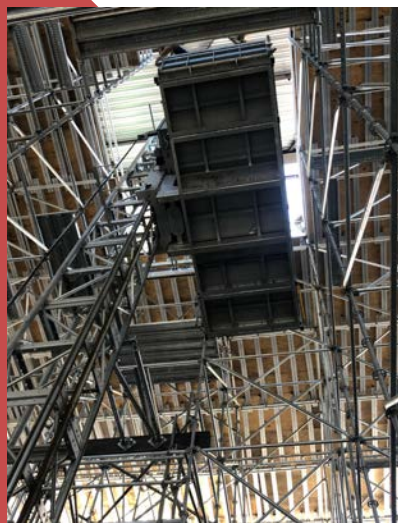

 **CONTRACTORS ACCESS
EQUIPMENT**
SCAFFOLD SOLUTIONS

FRACO Transport Platforms

TRANSPORT PLATFORMS FOR ANY HEIGHT

**safe,
skilled,
& local.**

**SPECIALIZING IN ACCESS
SOLUTIONS AT ANY LEVEL**

Since 2001, our mission has been to be an indispensable partner with our customers. Diverse equipment, multiple branch locations, and skilled employees enables us to design and execute safe access solutions for the most complex project.

COMMERCIAL / INDUSTRIAL FRACO TRANSPORT PLATFORMS

All FRACO transport platforms are designed for efficient movement of materials and/or personnel. The platforms offer the highest load capacity for use inside or outside of your building.